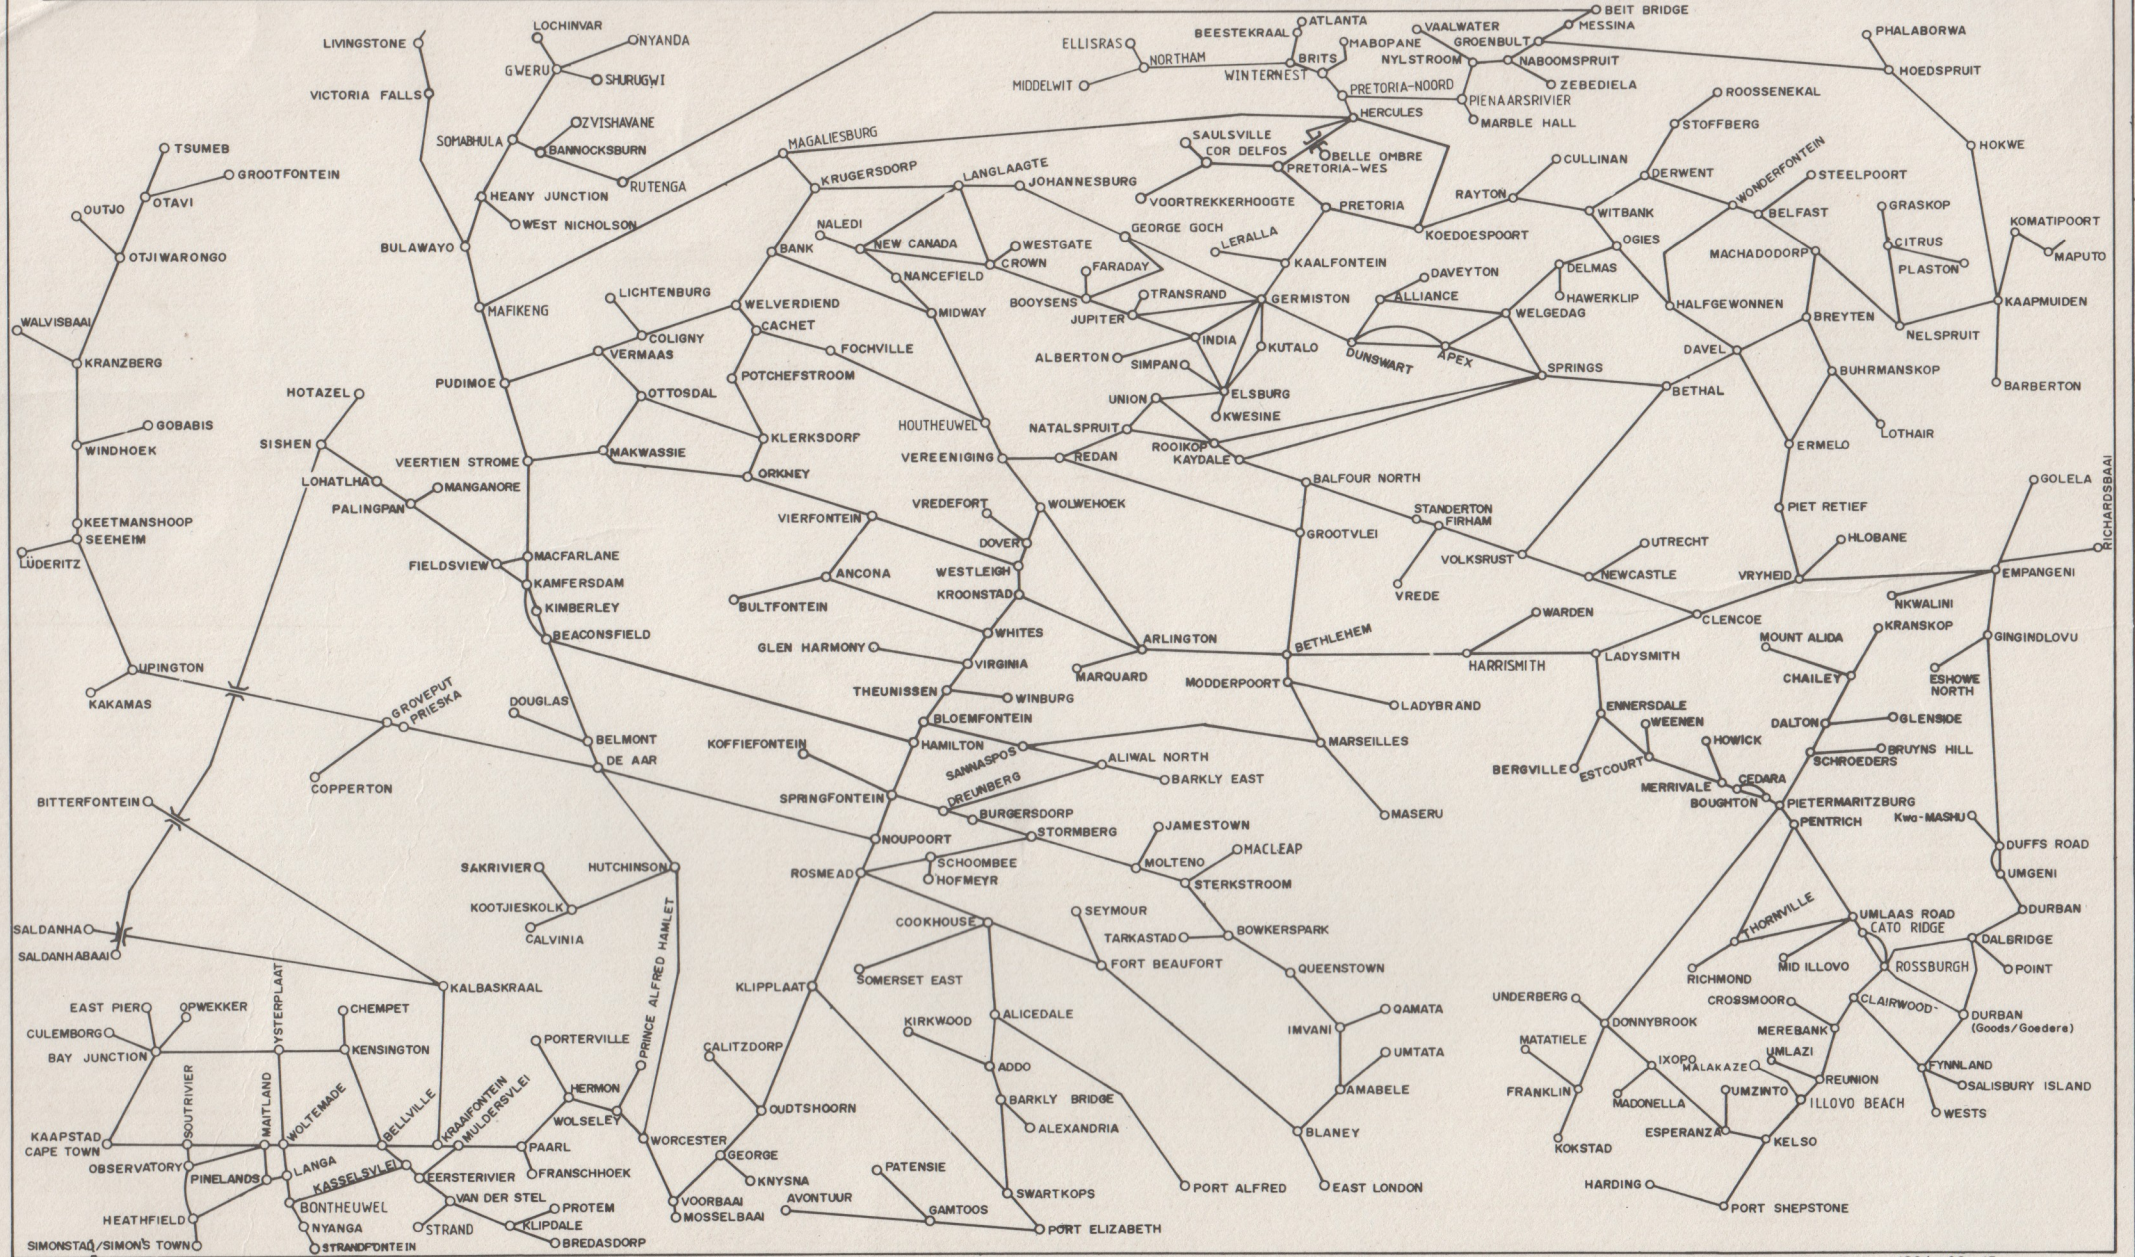

DIAGRAM OF JUNCTIONS AND TERMINALS

DIAGRAM VAN AANSLUITINGS EN EINDPUNTE

INDEX TO TRAIN SERVICES
BLADWYSER VIR TREINDIENSTE

	PAGE(S) BLADSY(E)
GENERAL INFORMATION / ALGEMENE INLIGTING.....	ii
JOHANNESBURG - DURBAN - JOHANNESBURG.....	1 - 2
DURBAN - FRANKLIN - DURBAN.....	3
FRANKLIN - MATATIELE - FRANKLIN.....	3
FRANKLIN - KOKSTAD - FRANKLIN.....	3
DURBAN - EMPANGENI - DURBAN.....	4
PRETORIA - JOHANNESBURG - KIMBERLEY - DE AAR.....	5
DE AAR - CAPE TOWN/KAAPSTAD.....	6
CAPE TOWN/KAAPSTAD - DE AAR.....	7
DE AAR - KIMBERLEY - JOHANNESBURG - PRETORIA.....	8
JOHANNESBURG - ZEERUST - MAFIKENG - JOHANNESBURG.....	9
KIMBERLEY - VRYBURG - MAFIKENG - KIMBERLEY.....	10
MAFIKENG - BULAWAYO - MAFIKENG.....	10
HUTCHINSON - CALVINIA - HUTCHINSON.....	11
CAPE TOWN/KAAPSTAD - KLAWER - BITTERFONTEIN - CAPE TOWN/KAAPSTAD	11
JOHANNESBURG - BLOEMFONTEIN - NOUPOORT.....	12
NOUPOORT - BLOEMFONTEIN - JOHANNESBURG.....	13
KROONSTAD - BETHLEHEM - LADYSMITH - KROONSTAD.....	14
JOHANNESBURG - BETHLEHEM - JOHANNESBURG.....	14
HENNINGMAN - ALLANRIDGE - HENNINGMAN.....	15
BLOEMFONTEIN - KIMBERLEY - BLOEMFONTEIN.....	15
BLOEMFONTEIN - ZASTRON - BLOEMFONTEIN.....	15
SPRINGFONTEIN - EAST LONDON/OOS-LONDEN - SPRINGFONTEIN.....	16
GEORGE - KNYSNA - GEORGE.....	17
DE AAR - NOUPOORT - PORT ELIZABETH.....	18
PORT ELIZABETH - NOUPOORT - DE AAR.....	19
JOHANNESBURG - PRETORIA - KOMATIPOORT - PRETORIA - JOHANNESBURG.	20
JOHANNESBURG - PRETORIA - LOUIS TRICHARDT.....	21
LOUIS TRICHARDT - PRETORIA - JOHANNESBURG.....	22
DE AAR - WINDHOEK - DE AAR.....	23+24
WINDHOEK - TSUMEB - WINDHOEK.....	25
WINDHOEK - WALVIS BAY/WALVISBAAI - WINDHOEK.....	25
OTAVI - GROOTFONTEIN - OTAVI.....	26
KEETMANSHOOP - LUDERITZ - KEETMANSHOOP.....	26
OTJIWARONGO - OUTJO - OTJIWARONGO.....	26
INDEX TO MAIN LINE PASSENGER STATIONS AND STOPPING PLACES.....	27-36
LYS VAN HOOFLYNPASSASIERSTASIES EN STILHOUPLEKKE.....	27-36

RESERWASIES
I kan tot twee maande vooruit plaas bespreek vir 'n toerreis
en tot drie maande vooruit vir 'n terugreis.
Die reserwasiens word plaasbesprekings self maande en vertrek
datum moet die aanvang van reis-ansoek.
Die reserwasiens kansellasie van 'n bespreking te vermy, sonder
meer as tot 'n veertien dae die gegewe tydperk gesluit word.
Indien 'n reserwasiens enigens verander, kanselleer 'n bespreking
en jou wettelik meer nie later nie as 28 uur voor die oorspronk-
like vertrektyd en voldoende kansellasiekoste te betaal.

RESERWASIES
Eke padvervoertydtable.
Johannesburg
Suid-Afrikaanse Spoorweë